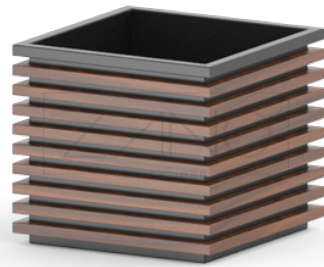

Block Planter 06.042.L

VISUALIZATION

DIMENSION

wszystko podane są w centymetrach

SPECIFICATION

DIMENSIONS

- width: 77cm
- depth: 77cm
- height: 69cm

WEIGHT

- 62 kg

MATERIALS

- stainless steel with satin polished finish
- stainless steel or black steel
- wood

NOTES