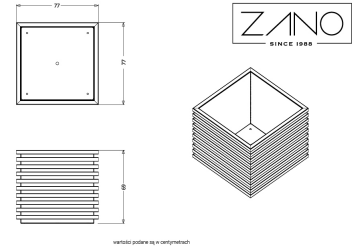

Block Planter 06.042.L

VISUALIZATION

DIMENSION

wszystko podane są w centymetrach

SPECIFICATION

DIMENSIONS

- width: 77cm
- depth: 77cm
- height: 69cm

WEIGHT

- 62 kg

MATERIALS

- stainless steel with satin polished finish
- stainless steel or black steel
- wood

NOTES