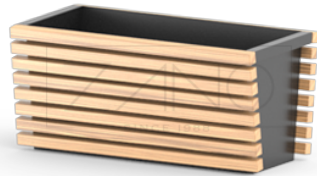

Flash Planter 06.025.M

VISUALIZATION

DIMENSION

SPECIFICATION

DIMENSIONS

- width 48cm
- height 45cm
- length 96cm

WEIGHT

- 31kg

MATERIALS

- stainless steel with satin polished finish
- stainless steel or black steel
- wood

NOTES