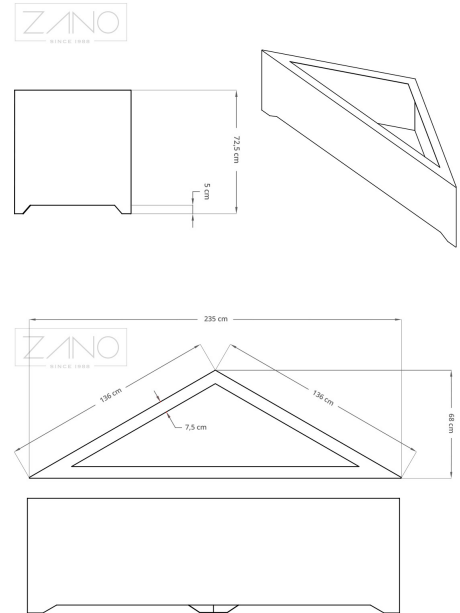

## DIMENSION

### DIMENSIONS

- height: 72 cm
- depth: 68 cm
- **length of sides:**
- longer side: 235 cm
- shorter side: 136 cm