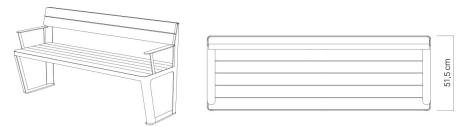

Scandik Bench 02.046.1

VISUALIZATION

DIMENSION

SPECIFICATION

DIMENSIONS

- width: 154,5 cm
- depth: 51,5 cm
- height of the seat: 44 cm
- total height with backrest: 81 cm

WEIGHT

- 60 kg