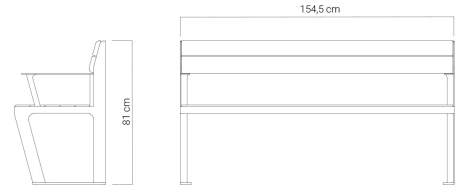

Scandik Bench 02.046.1

VISUALIZATION

DIMENSION

SPECIFICATION

DIMENSIONS

- width: 154,5 cm
- depth: 51,5 cm
- height of the seat: 44 cm
- total height with backrest: 81 cm

WEIGHT

- 60 kg