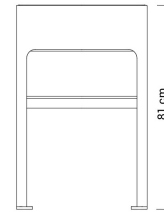

## DIMENSION

### DIMENSIONS

- width: 51,5 cm
- depth: 51,5 cm
- height of the seat: 45 cm
- total height with backrest: 81 cm