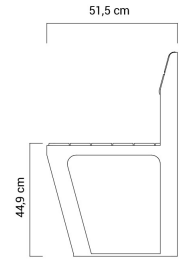

## DIMENSION

### DIMENSIONS

- width: 51,5 cm
- depth: 51,5 cm
- height of the seat: 45 cm
- total height with backrest: 81 cm

### WEIGHT

- ? kg