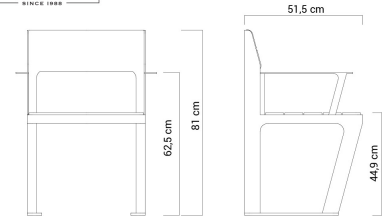

Scandik chair 02.646.1

VISUALIZATION

DIMENSION

SPECIFICATION

DIMENSIONS

- width of the base: 51,5 cm
- width with armrest: 62 cm
- depth: 51,5 cm
- height of seat: 45 cm
- height of armrests from the base: 62,5 cm
- height of the backrest: 81 cm

WEIGHT

- 30 kg

MATERIALS

- carbon steel or stainless steel
- domestic coniferous wood or exotic wood (iroko, sapeli, meranti, tauari)
- HPL

COLOURS

- RAL colour palette
- wood colours

NOTES