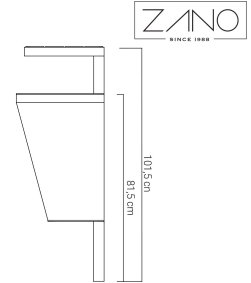

Litter bin Scandik 03.046.1

VISUALIZATION

DIMENSION

SPECIFICATION

DIMENSIONS

- width: 38 cm
- depth: 38 cm
- height: 102 cm

CAPACITY

- ? L

WEIGHT

- ? L

COLOURS

- colours of steel: RAL colour palette

NOTES