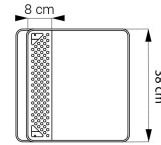

Litter bin Scandik with ashtray 03.046.2

VISUALIZATION

DIMENSION

SPECIFICATION

DIMENSIONS

- width: 38 cm
- depth: 38 cm
- height: 102 cm

CAPACITY

- ? L