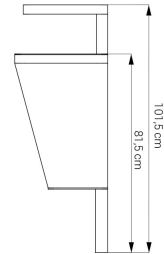

Litter bin Scandik with ashtray 03.046.2

VISUALIZATION

DIMENSION

SPECIFICATION

DIMENSIONS

- width: 38 cm
- depth: 38 cm
- height: 102 cm

CAPACITY

- ? L