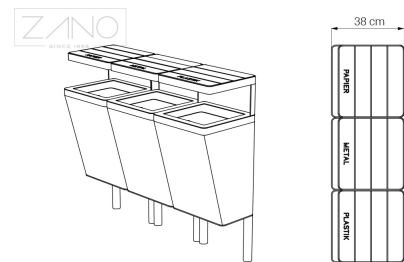

Recycling bin Scandik 15.046

VISUALIZATION

DIMENSION

SPECIFICATION

DIMENSIONS

- width: 114 cm
- depth: 38 cm
- height: 102 cm

CAPACITY

- ? L