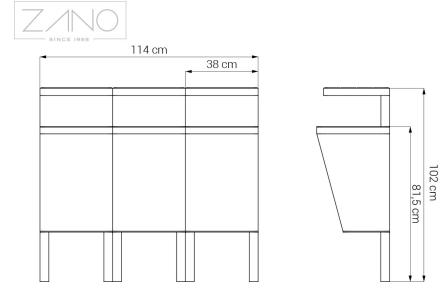

Recycling bin Scandik 15.046

VISUALIZATION

DIMENSION

SPECIFICATION

DIMENSIONS

- width: 114 cm
- depth: 38 cm
- height: 102 cm

CAPACITY

- ? L