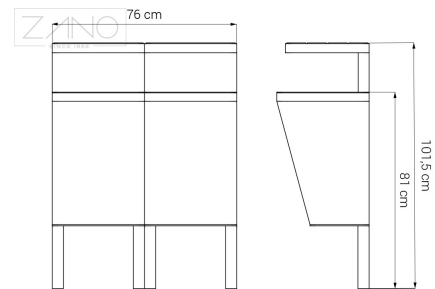

Recyclign bin Scandik 15.246

VISUALIZATION

DIMENSION

SPECIFICATION

DIMENSIONS

- width: 76 cm
- depth: 38 cm
- height: 102 cm

CAPACITY

- ? L

WEIGHT

- ? L

COLOURS

- colours of steel: RAL colour palette

MATERIALS

- stainless steel or carbon steel
- domestic-coniferous wood or exotic wood or high pressure laminate

NOTES