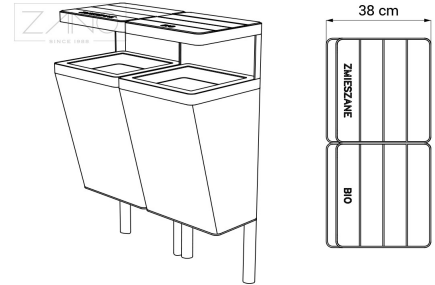

Recyclign bin Scandik 15.246

VISUALIZATION

DIMENSION

SPECIFICATION

DIMENSIONS

- width: 76 cm
- depth: 38 cm
- height: 102 cm

CAPACITY

- ? L

WEIGHT

- ? L

COLOURS

- colours of steel: RAL colour palette

MATERIALS

- stainless steel or carbon steel
- domestic-coniferous wood or exotic wood or high pressure laminate

NOTES