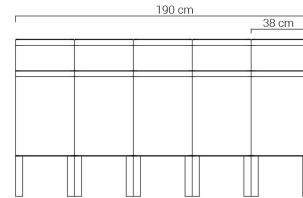

Recycling bin Scandik 15.546

VISUALIZATION

DIMENSION

SPECIFICATION

DIMENSIONS

- width: 190 cm
- depth: 38 cm
- height: 102 cm

CAPACITY

- ? L