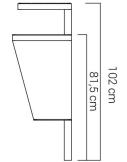

Recycling bin Scandik 15.546

VISUALIZATION

DIMENSION

SPECIFICATION

DIMENSIONS

- width: 190 cm
- depth: 38 cm
- height: 102 cm

CAPACITY

- ? L