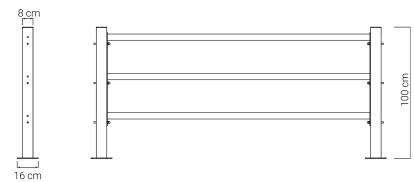

## DIMENSION

### DIMENSIONS

- width: 224 cm
- depth: 8 cm
- height: 100 cm (including posts)