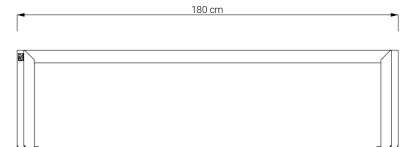

Stilo Bench 02.448

VISUALIZATION

DIMENSION

SPECIFICATION

DIMENSIONS

- height 46cm
- width 180 cm
- depth 47 cm

WEIGHT

- ?kg